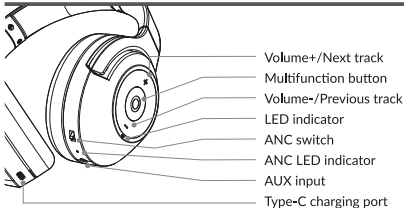

F-Audio Sonic Aura

User manual

How To Use

1. Press and hold the multifunction button for 3 seconds until the red and blue LED lights flash alternately.
2. Turn on the wireless function on your mobile device.
3. Search for and select „Force|| SONIC AURA“.
4. Toggle the ANC switch to switch the ANC function.
5. Siri & Google Assistant: Press the power button twice to activate.